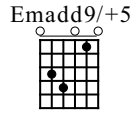

# Tell Me What Is True Love

www.classclef.com

Bert Jansch (1943-2011)

Rosemary Lane

Standard tuning

♩ = 110

N-Gt

Eadd9

1

*f*  
let ring

Eadd9

4

A6add9

1

let ring

Emadd9/+5