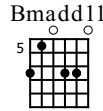

# Tell Me What Is True Love

www.classclef.com

Bert Jansch (1943-2011)

Rosemary Lane

Standard tuning

♩ = 110

N-Gt

Eadd9

1

*f*  
let ring

Eadd9

4

A6add9

1

let ring

Emadd9/+5