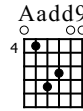

# Tell Me What Is True Love

www.classclef.com

Bert Jansch (1943-2011)

Rosemary Lane

Standard tuning

♩ = 110

N-Gt

Eadd9