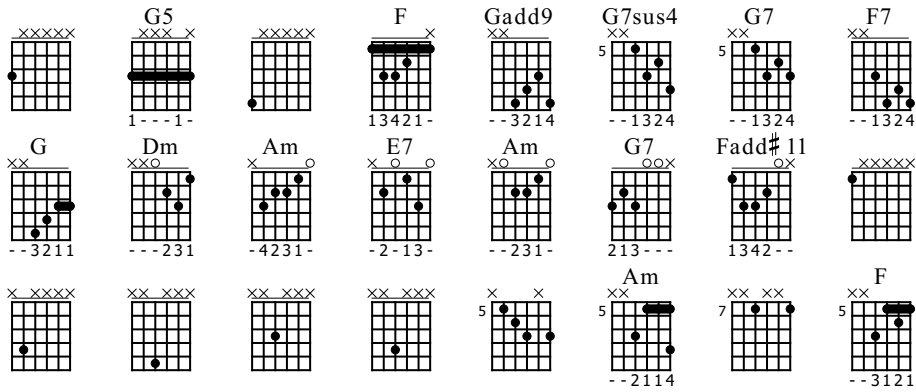

Salobre

www.classclef.com
Paco Peña (1942)

Standard tuning

♩ = 100

N-Gt