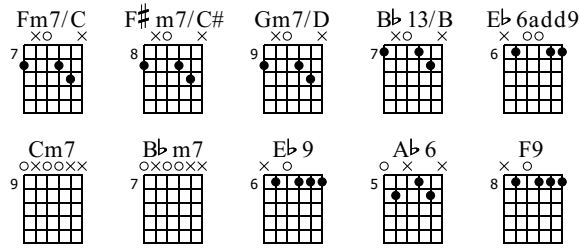

# Nuits de St.Germain des Pres

www.classclef.com

Django Reinhardt (1910-1953)

Music by Django Reinhardt

Standard tuning

♩ = 245

S-Gt

(♩ =  $\overset{\frown}{\text{3}}$ )

Fm7/C                      F#m7/C#                      Gm7/D

mf

T  
A  
B

F#m7/C#                      Fm7/C

T  
A  
B

1.

Bb13/B                      Eb6add9                      Cm7                      Fm7/C                      Bb13/B

T  
A  
B

2.  
 Eb 6add9  
 Bbm7

T  
A  
B

Eb9  
 Ab6

T  
A  
B

Cm7

T  
A  
B

F9  
 Fm7/C

23

10 9 8 11 11 10 8 | 7 9 6 7 9

T  
A  
B

Eb6add9 Cm7 Fm7/C Bb13/B

25

6 8 6 6 8 | (8) 8 8 8

T  
A  
B