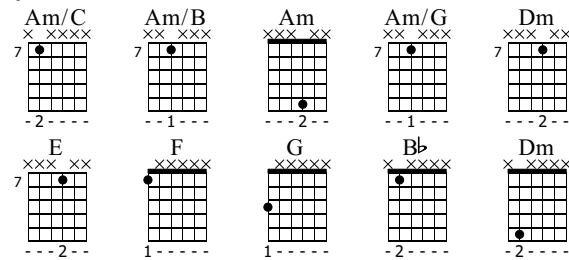

The January February March

www.classclef.com

Jerry Reed (1937-2008) Chet Atkins (1924-2001)

Standard tuning

Moderate ♩ = 120

S-Gt

1 *f*

TAB: 1 2 2 3 3 | 1 2 2 | 0 2 1 3 3 | 0 2 2 | 5 6 7

3

TAB: 5 7 8 7 5 8 7 5 5 | (5) 1 3 2 3 2 | 7 7 7 7 4 4 5 5

6

TAB: 7 7 7 7 7 7 | 7 7 7 7 4 4 5 5 | 7 9 9 9 10 9 7

Am/C Am/B Am Am/G 1. Dm E

9 3 3 3 3

mf f

TAB 7 8 7 5 7 5 7 5 7 4 7 4 5 4 7 (7) 7 5 7 7 7 5 7

Da Capo

24

3

T
A
B

6 7 8 9 6 4 5