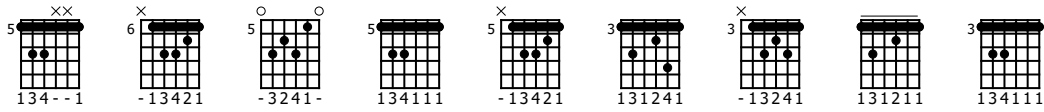

Feana

www.classclef.com
Gypsy Kings (1987-)

Standard tuning

♩ = 160

Sektion 1

N-Gt

f
let ring let ring let ring let ring let ring

let ring let ring let ring let ring

let ring let ring let ring let ring let ring

let ring

18

let ring *let ring*

TAB: 3-2-0-2 | 3-1-1-1-0 | 2 | 0-1-1 | 0-0 | 2-2-3 2-2

23

let ring *let ring* *let ring* *let ring*

TAB: 1 | 2-2-3 4-4 | 2 | 0-0 | 0-0 1-3 3-1 | 1-3 1 | 0-0 0

28

let ring *let ring* *let ring* *let ring*

TAB: 0-0 1-3 3-1 | 1-3 0 | 1-1 0 0 | 3-3 3-2 3-0 1 | 3-0 1 | 0-0 0

32

let ring *let ring* *let ring* *let ring*

TAB: 1-1 1-0 0-0 3-3 3-2 3-3 0-1 | 1-0 0-0 0-1 2 | 1-0 0 | 1-2 0