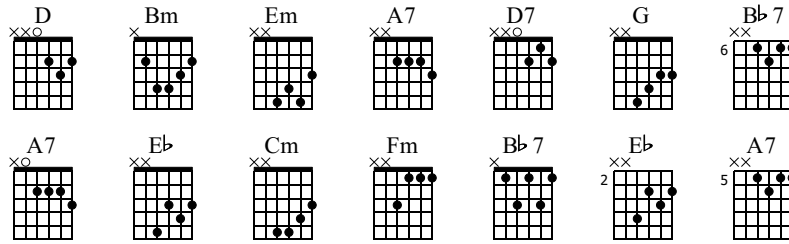

Daphne

www.classclef.com

Django Reinhardt (1910-1953)

Words & Music by D. Reinhardt

Standard tuning

♩ = 180

N-Gt

Chords: D, Bm, Em, A7

First system of guitar notation. Treble clef staff shows notes and rests. TAB staff shows fret numbers (2, 3, 2, 0) and dynamics (f). Chords D, Bm, Em, and A7 are indicated above the staff.

Chords: D, Bm, Em, A7, D, D7

Second system of guitar notation. Treble clef staff shows notes and rests. TAB staff shows fret numbers (2, 3, 2, 0) and dynamics (ff, f). Chords D, Bm, Em, A7, D, and D7 are indicated above the staff.

Chords: G, Bb7, D, A7, D, A7

Third system of guitar notation. Treble clef staff shows notes and rests. TAB staff shows fret numbers (3, 3, 4, 5) and dynamics (ff, f). Chords G, Bb7, D, A7, D, and A7 are indicated above the staff.