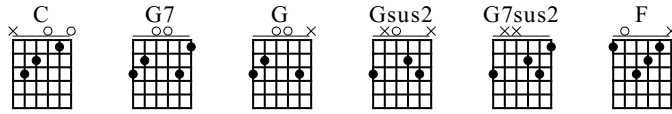

# As the Day Grows Longer

www.classclef.com

Bert Jansch (1943-2011)

Standard tuning

♩ = 170

S-Gt

C G7 C G

*f*  
Capo. fret 3

let ring

C Gsus2 C

let ring

"Oh, when..

C G7 C G

C Gsus2 C

12

T  
A  
B