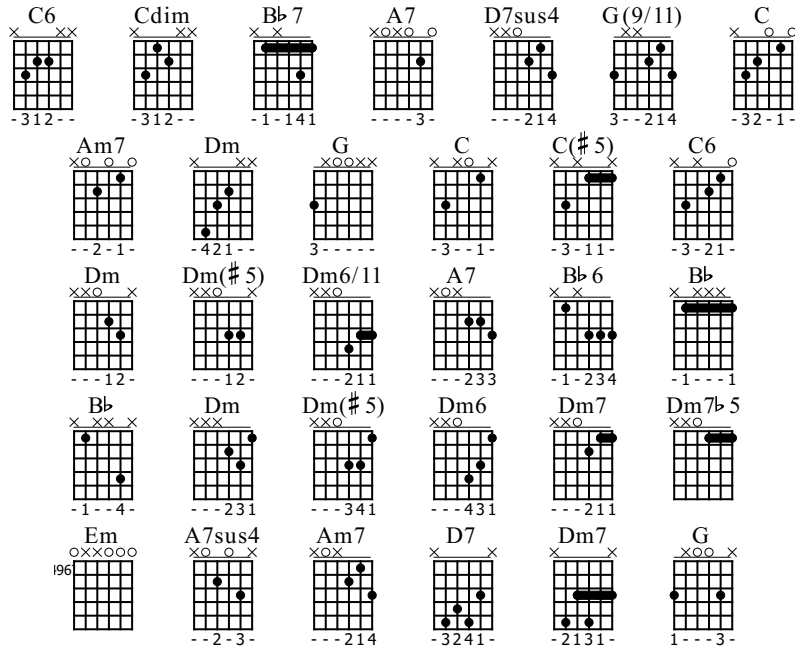

Aquarela do Brasil

www.classclef.com

Ary Barroso (1903-1964)

Music by arr. by Gerard Koot

Standard tuning

Moderate ♩ = 87

N-Gt

1