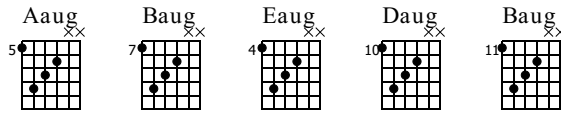

# RYTHME FUTUR

www.classclef.com

Django Reinhardt (1910-1953)

Words & Music by D.Reinhardt

Standard tuning

♩ = 161

E-Gt

Musical staff for E-Guitar, measures 1-4. The staff is in 4/4 time and contains four whole rests. Below the staff is a TAB line with four empty boxes.

Musical staff for E-Guitar, measures 5-8. The staff is in 4/4 time and contains eighth-note patterns. A dynamic marking *f* is present. Below the staff is a TAB line with fingerings: 4-5, 0-5, 0-5, 0-5, 0-5, 0-5, 0-5, 0-5, 0-5, 0-5, 0-5, 0-5, 0-5, 0-5, 0-5, 0-5, 0-5.

Musical staff for E-Guitar, measures 9-12. The staff is in 4/4 time and contains eighth-note patterns. Below the staff is a TAB line with fingerings: 4-5, 0-5, 0-5, 0-5, 0-5, 4-5, 0-5, 0-5, 0-5, 0-5, 0-5, 0-5, 0-5, 0-5, 0-5, 0-5, 0-5.

Musical staff for E-Guitar, measures 17-20. The staff is in 4/4 time and contains eighth-note patterns. Below the staff is a TAB line with fingerings: 4-5, 0-5, 0-5, 0-5, 0-5, 0-5, 0-5, 0-5, 0-5, 0-5, 0-5, 0-5, 0-5, 0-5, 0-5, 0-5, 0-5.