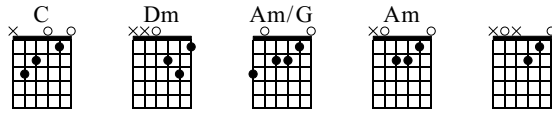

Little Cottage On The Island

www.classclef.com

Maria Linnemann

Standard tuning

♩ = 100

N-Gt

C Dm Am/G C Am Dm

mf f