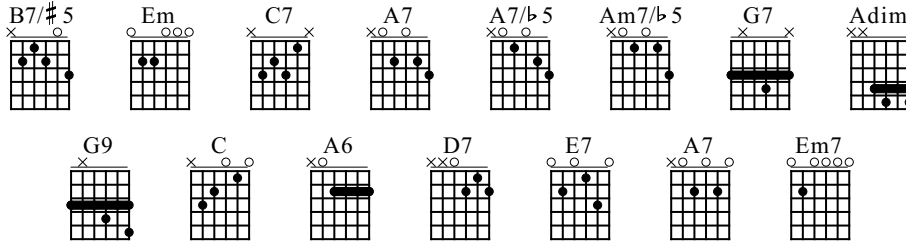

It Don't Mean A Thing

If It Ain't Got That Swing

Chet Atkins (1924-2001)

Words by Irving Mills

Music by Duke Ellington

Standard tuning

♩ = 168

E-Gt

1

B7/#5 Em C7 B7/#5

ff f ff f ff f ff f fff f ff f

TAB

3 | 0 0 0 3 0 | 7 0 0 3 0 | 6 5 5 3 4 | 2

2 | 2 | 7 2 | 3 2

Em A7 Em A7/b5

ff f ff f ff f ff f ff f ff

A7 A7/b5 Am7/b5 Em7

f ff f ff f ff f ff

TAB

3	3	3	3	3	3	3	3	3	3	3	3	7
5	5	5	5	4	4	4	4	4	4	4	4	8
6	6	6	6	6	6	6	5	5	5	5	5	7
0		5	0	5	0	5	0	5	0	0	5	9
			0									