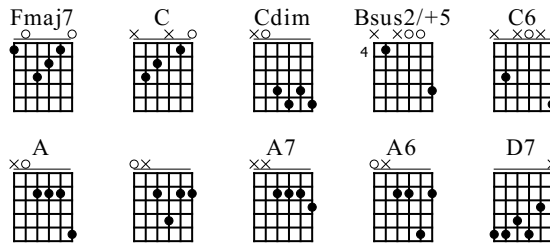

I' ll See You In My Dreams

www.classclef.com

Merle Travis

Words & Music by I. Jones/G. Kahn

Standard tuning

♩ = 160

E-Gt

Fmaj7

f *mf* *f* *mp* *f*

TAB: 0-1 | 2-3 | 3-3 | 3-3 | 1-1

C **Cdim** **Bsus2/+5**

mf *f* *let ring* *let ring*

TAB: 3-3 | 1-3 | 0-3 | 3-3 | 5-7 | 3-3 | 3-2 | 2-2 | 0-0 | 0-4

C6 **A**

let ring *let ring*

TAB: 5-0 | 0-0 | 5-2 | 2-2 | 4-2 | 2-2 | 0-0 | 0-0

A7 A6 A7 D7

12

TAB

0-3	5-3	0	3-3	5-3
0-2	0-2	0-0-2-4	5-4-5-4	5-4-5

Fmaj7

16

TAB

3-5-3-5	3-5-4-3	2-3-1-3	3-0-3-0
5-4-5-4	5-1-1-3	1-3-1-3	1-3-1-3