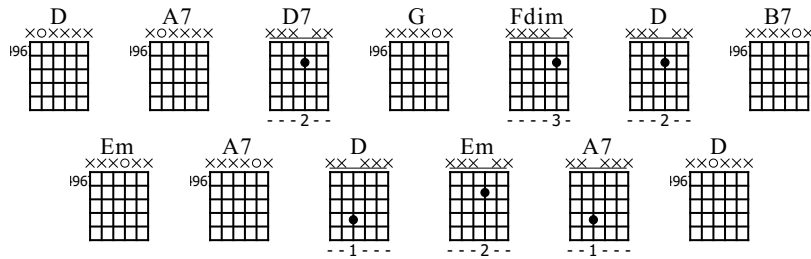

Here Comes Santa Claus

www.classclef.com

Orvon Grover Autry (1907-1998)

Standard tuning

Moderate ♩ = 120

S-Gt

1

D A7

T	2	2	0	2	0	0	0	2	0	4	0	3	2	0	0	2	2	0
A	2	2	0	2	0	0	0	2	0	4	0	3	2	0	0	2	2	0
B	2	2	0	2	0	0	0	2	0	4	0	3	2	0	0	2	2	0

15

Em A7 D

T	2	2	0	4	2	0
A	2	2	0	4	2	0
B	2	2	0	4	2	0